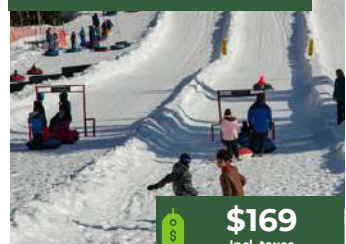

### 1-DAY WHISTLER SKI & SNOWBOARD TRIP

- Transportation
- Experienced, friendly and fun tour guide
- 1-day lift ticket
- Full-day lesson
- Equipment rentals
- All taxes

May 9-11, 2025

\$605  
Incl. taxes

### 3-DAY TOFINO ADVENTURE TOUR

- Transportation
- 2 night's accommodation
- Experienced, friendly and fun tour guide
- 2 Breakfasts & 1 group dinner
- Park fees & All taxes.

Dec 30, 2024

\$169  
Incl. taxes