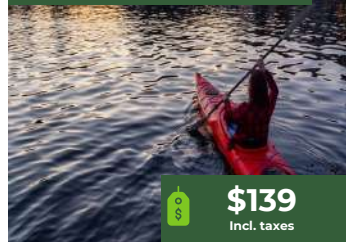

MAPLE RIDGE 2024/2025

TRIPS & ACTIVITIES

MAPLE RIDGE
PITT MEADOWS
INTERNATIONAL PROGRAM

Live the Adventure!

Sept 30, 2024

$139
Incl. taxes

1-DAY NORTH SHORE WATER & MOUNTAINS

- Transportation
- Experienced, friendly and fun tour guide
- 2 hour - Kayaking lesson
- Guided walking tour at Lynn Canyon Suspension Bridge & Trail
- All taxes

Feb 13, 2025